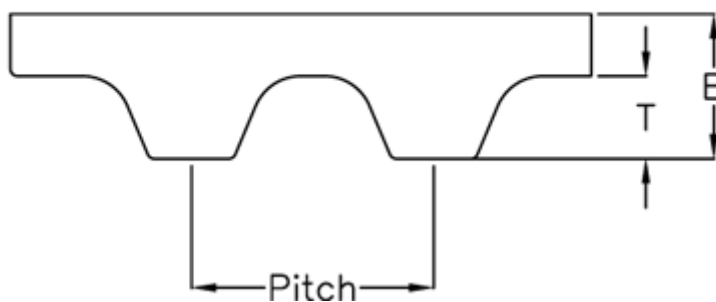

Article number: 602776250342

Description: Gates Timing Belt Synchropower PU 16 AT5 340

Measures

Height B mm	= 2.7
Height T mm	= 1.2
Length	= 340
Number of teeth	= 68
Pitch	= 5
Type	= PU 16 AT5 340
Width	= 16